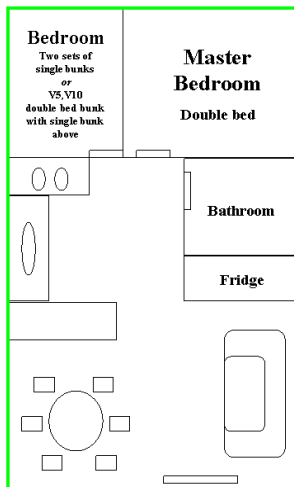

Luxury

(Accommodates 6 people)

All linen provided
R/C Air-Conditioning
EnSuite
Fully equipped kitchenette inc microwave
Fridge
TV in main bedroom and living area
DVD player
Hair Dryer
Iron and Ironing Board
Covered Deck with outdoor setting
(Villa 3, larger living area)
Parking available for Car and Boat

Villas 3, 11 to 20

Deluxe

(Accommodates 5 – 6 people)

All linen provided
R/C Air-Conditioning
EnSuite
Fully equipped kitchenette inc microwave
Fridge
Television and DVD player
Iron and Ironing Board
Decking with outdoor setting
2 x Double beds Villas 5 and 10
Parking available for Car and Boat

Villas 5 to 10

Standard

(Accommodates 5 people)

All linen provided
R/C Air-Conditioning
Ensuite
Fully equipped kitchenette inc microwave
Fridge
Television and DVD player
Iron and Ironing Board
Bunk beds suitable for children
Small decking area
Parking available for Car and Boat