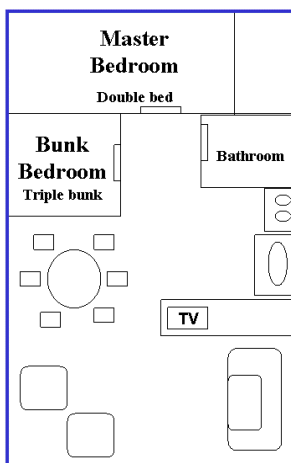

Luxury

(Accommodates 6 people)

All linen provided
R/C Air-Conditioning
EnSuite
Fully equipped kitchenette inc microwave
Fridge
TV in main bedroom and living area
DVD player
Hair Dryer
Iron and Ironing Board
Covered Deck with outdoor setting
(Villa 3, larger living area)
Parking available for Car and Boat

Villas 3, 11 to 20

Deluxe

(Accommodates 5 – 6 people)

All linen provided
R/C Air-Conditioning
EnSuite
Fully equipped kitchenette inc microwave
Fridge
Television and DVD player
Iron and Ironing Board
Decking with outdoor setting
2 x Double beds Villas 5 and 10
Parking available for Car and Boat

Villas 5 to 10

Standard

(Accommodates 5 people)

All linen provided
R/C Air-Conditioning
Ensuite
Fully equipped kitchenette inc microwave
Fridge
Television and DVD player
Iron and Ironing Board
Bunk beds suitable for children
Small decking area
Parking available for Car and Boat