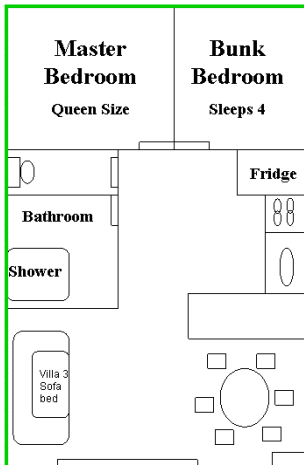

Luxury

(Accommodates 6 people)

All linen provided
R/C Air-Conditioning
EnSuite
Fully equipped kitchenette inc microwave
Fridge
TV in main bedroom and living area
DVD player
Hair Dryer
Iron and Ironing Board
Covered Deck with outdoor setting
(Villa 3, larger living area)
Parking available for Car and Boat

Villas 3, 11 to 20

Deluxe

(Accommodates 5 – 6 people)

All linen provided
R/C Air-Conditioning
EnSuite
Fully equipped kitchenette inc microwave
Fridge
Television and DVD player
Iron and Ironing Board
Decking with outdoor setting
2 x Double beds Villas 5 and 10
Parking available for Car and Boat

Villas 5 to 10

Standard

(Accommodates 5 people)

All linen provided
R/C Air-Conditioning
Ensuite
Fully equipped kitchenette inc microwave
Fridge
Television and DVD player
Iron and Ironing Board
Bunk beds suitable for children
Small decking area
Parking available for Car and Boat